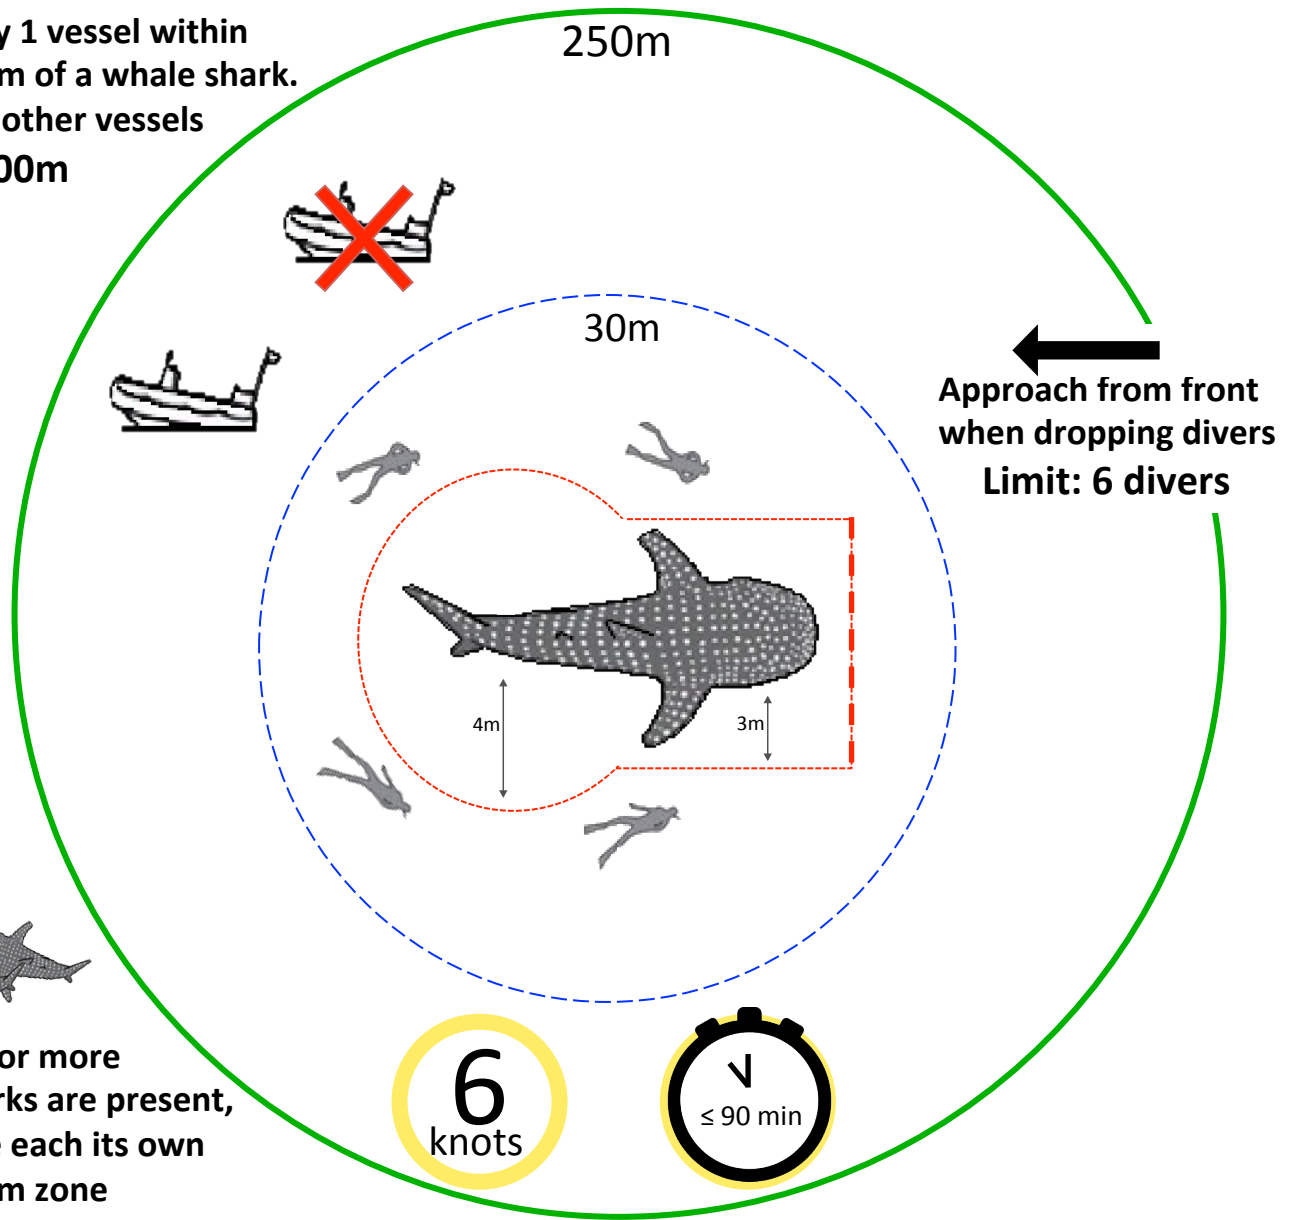

Whale Shark Code of Conduct

Protecting whale sharks for our future

Only 1 vessel within
250m of a whale shark.
ALL other vessels
> 400m

If 2 or more
sharks are present,
give each its own
250m zone

DO NOT touch,
ride, or chase

NO flash
photography

NO underwater
propulsion devices

DO NOT feed

DO NOT restrict their
movement or behaviour

DO relax and enjoy if
they approach you

Shark Guardian
www.sharkguardian.org

Global Vision International
www.gvi.co.uk